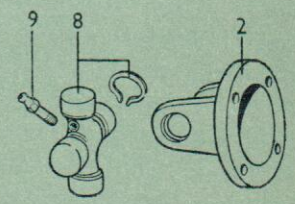

PROPELLER SHAFT

ITEM NO.	PART NO.	DESCRIPTION OF PART	NO. PER SET	REMARKS
1	302150	PROPELLER SHAFT ASSEMBLY	1	
2	302927/01	Flange Yoke (K3-1-239)	2	
3	302927/05	Sleeve Yoke (K3-1-68)	1	
4	302927/06	Yoke Dust Cap (3-14-39)	1	
5	302927/07	Dust Cap Cork Washer (K3-16-43)	1	
6	302927/08	Dust Cap Steel Washer (3-15-33)	1	
7	302927/09	Sleeve Yoke Lubricator (P4-GB2204)	1	
8	302927/10	Journal and Needle Bearing Pack (K3-1-4)	2	
9	302927/11	Journal Lubricator (P4-GB1578)	2	
10	302154	Propeller Shaft Flange Bolt	8	
11	30254307	Nylon Nut (2" U.F.)	8	