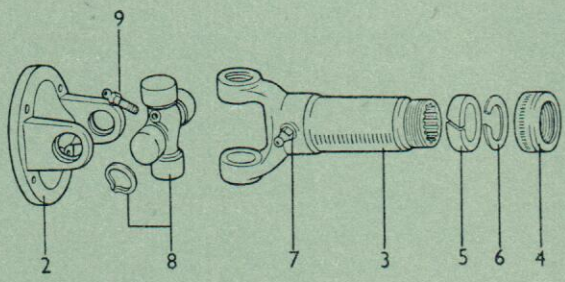

PROPELLER SHAFT

ITEM NO.	PART NO.	DESCRIPTION OF PART	NO. PER SET	REMARKS
1	302150	PROPELLER SHAFT ASSEMBLY	1	
2	302927/01	Flange Yoke (K3-1-239)	2	
3	302927/05	Sleeve Yoke (K3-1-68)	1	
4	302927/06	Yoke Dust Cap (3-14-39)	1	
5	302927/07	Dust Cap Cork Washer (K3-16-43)	1	
6	302927/08	Dust Cap Steel Washer (3-15-33)	1	
7	302927/09	Sleeve Yoke Lubricator (P4-GB2204)	1	
8	302927/10	Journal and Needle Bearing Pack (K3-1-4)	2	
9	302927/11	Journal Lubricator (P4-GB1578)	2	
10	302154	Propeller Shaft Flange Bolt	8	
11	30254307	Nylon Nut (2" U.F.)	8	