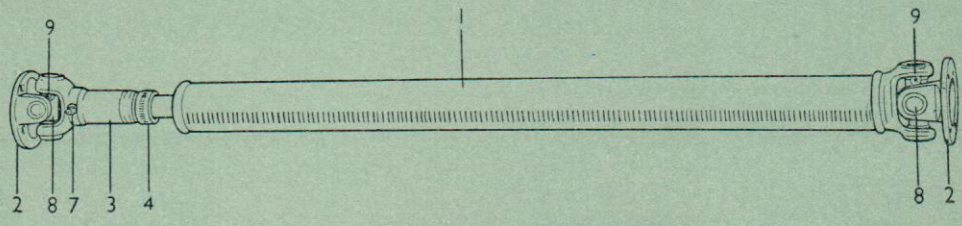

PROPELLER SHAFT

ITEM NO.	PART NO.	DESCRIPTION OF PART	NO. PER SET	REMARKS
1	302150	PROPELLER SHAFT ASSEMBLY	1	
2	302927/01	Flange Yoke (K3-1-239)	2	
3	302927/05	Sleeve Yoke (K3-1-68)	1	
4	302927/06	Yoke Dust Cap (3-14-39)	1	
5	302927/07	Dust Cap Cork Washer (K3-16-43)	1	
6	302927/08	Dust Cap Steel Washer (3-15-33)	1	
7	302927/09	Sleeve Yoke Lubricator (P4-GB2204)	1	
8	302927/10	Journal and Needle Bearing Pack (K3-1-4)	2	
9	302927/11	Journal Lubricator (P4-GB1578)	2	
10	302154	Propeller Shaft Flange Bolt	8	
11	30254307	Nylon Nut (2" U.F.)	8	