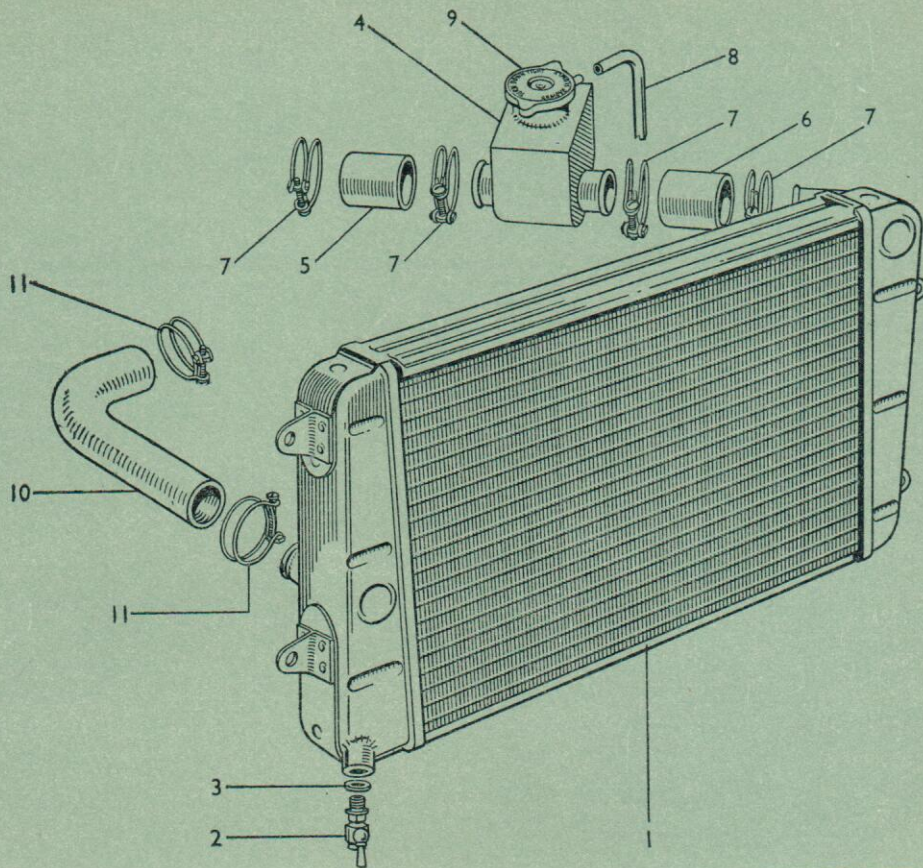

RADIATOR & WATER CONNECTIONS

ILLN REF. NO.	PART NO.	DESCRIPTION OF PART	NO. PER SET	REMARKS
1	12598	RADIATOR BLOCK	1	
2	42395/11	Radiator Drain Tap	1	
3	42475	Copper Washer	1	
4	30790	TOP WATER TANK AND RADIATOR FILLER	1	
5	43132	Hose (long) (run to water outlet branch)	1	
6	43133	Hose (short) (run to radiator)	1	
7	42376/24	Hose Clip	4	
8	43134	Rubber Overflow Pipe	1	
9	42372	Overflow Pipe Clip (to water)	1	
10	42254/17	Chip Screw	1	
11	30872	RADIATOR FILLER CAP	1	
12	30792	BOTTOM RUBBER WATER PIPE	1	
13	42376/24	Hose Clip	2	
14	11105/06	Radiator Block Moving Bolt (3/8" U.F. x 1")	4	
15	42300/02	Plain Washer (3/4" I.D.)	4	
16	42041/05	S.C. Spring Washer (3/4" I.D.)	4	